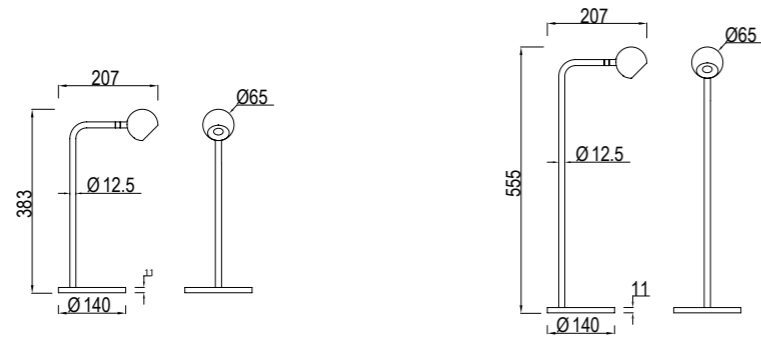

EYES

EYES
3000K

Sobremesa-Table lamp

7510 Negro arena-Sand black
LED 6W 3000K 390lm

7511 Negro arena-Sand black
LED 6W 3000K 390lm

Aluminio-Aluminium 100-240V~ 50/60Hz CRI:> 80

EYES

ErP COMPLIANT DRIVER TÜV RoHS COMPLIANT